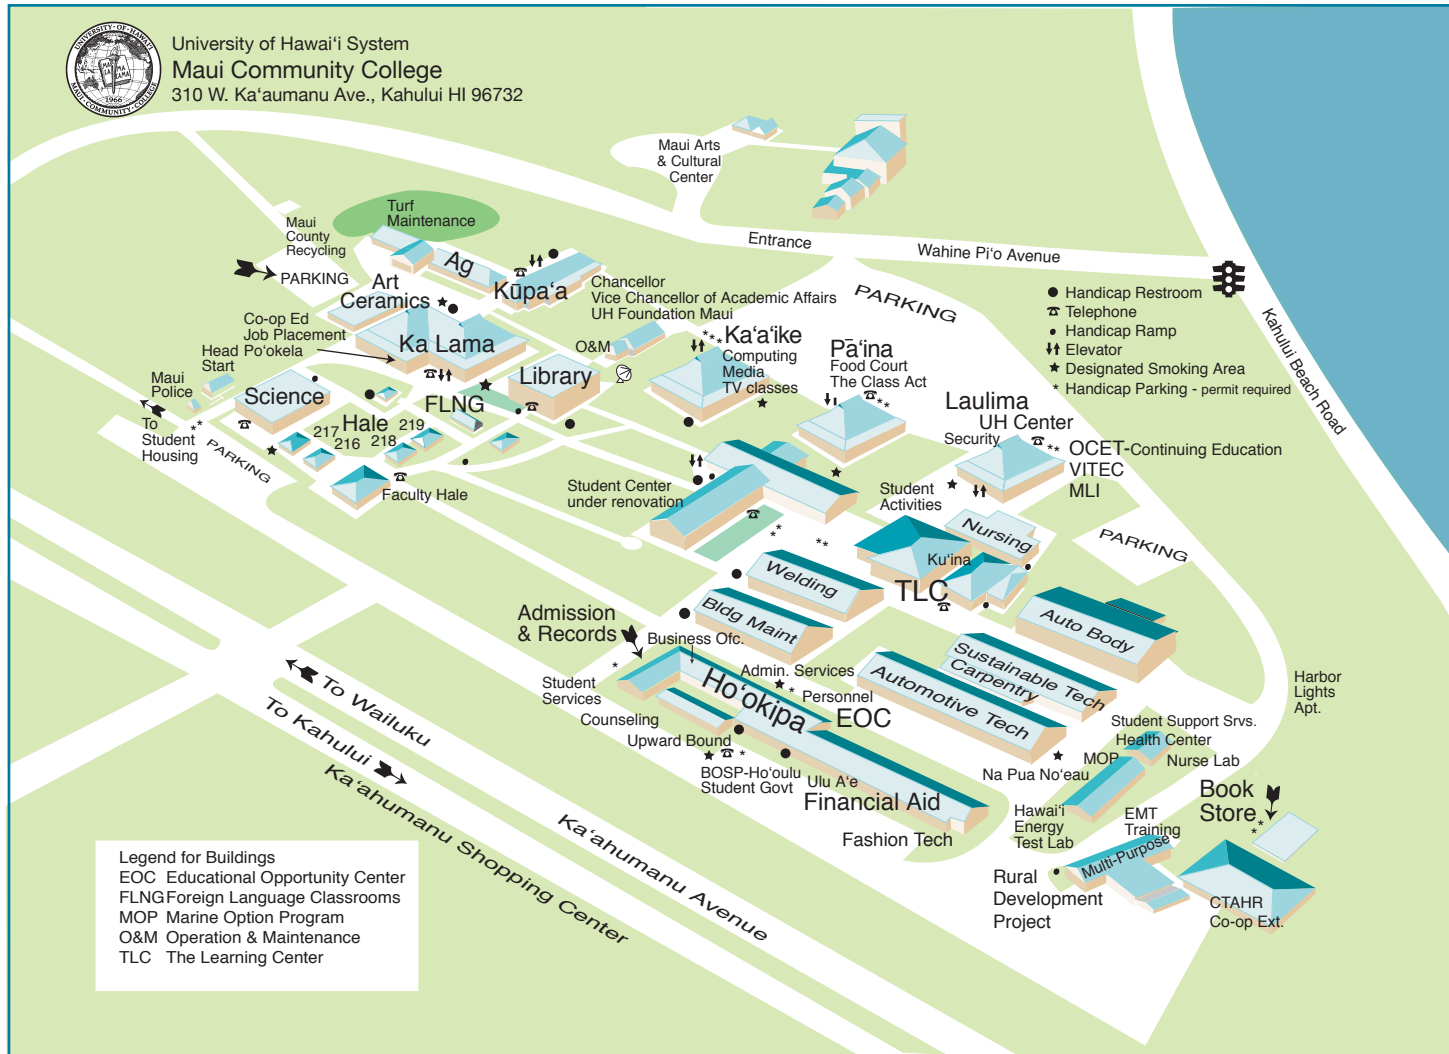

University of Hawai'i System
 Maui Community College
 310 W. Ka'aumanu Ave., Kahului HI 96732

Legend for Buildings
 EOC Educational Opportunity Center
 FLNG Foreign Language Classrooms
 MOP Marine Option Program
 O&M Operation & Maintenance
 TLC The Learning Center

- Handicap Restroom
- ☎ Telephone
- ♣ Handicap Ramp
- ↑↑ Elevator
- ★ Designated Smoking Area
- * Handicap Parking - permit required